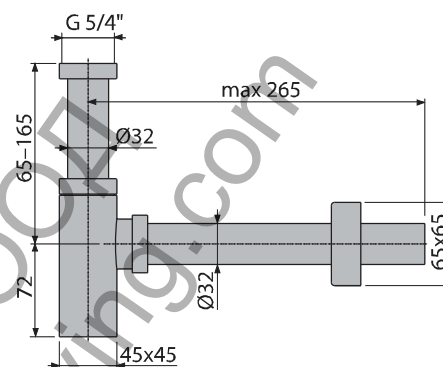

A401

WASH-BASIN TRAP, DESIGN, METAL Ø32, SQUARE

Application:

- For wash-basin

Features:

- Connection to the waste pipe Ø32 mm
- Improved scratch resistance
- Material: chrome-plated brass

Standards:

ČSN EN 274

Technical parameters:

Trap	50 mm
Flow rate	30 l/min.

Scope of supply:

- Trap body
- Nut to connect wash-basin waste 5/4"
- Metal rosette

Logistic information:

Weight (piece)	1.1614 kg
Dimensions (piece)	330×150×70 mm
Quantity (packing)	12 pcs
Quantity (pallet)	336 pcs

Order number:

Code	EAN
A401	8594045935356

Ташев-Галвинг 0077777777777
www.tashev-galving.com