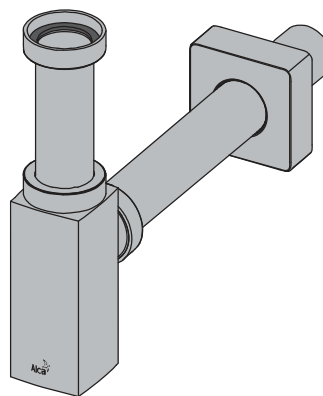

A401

WASH-BASIN TRAP, DESIGN, METAL Ø32, SQUARE

Application:

- For wash-basin

Features:

- Connection to the waste pipe Ø32 mm
- Improved scratch resistance
- Material: chrome-plated brass

Standards:

ČSN EN 274

Technical parameters:

Trap	50 mm
Flow rate	30 l/min.

Scope of supply:

- Trap body
- Nut to connect wash-basin waste 5/4"
- Metal rosette

Logistic information:

Weight (piece)	1.1614 kg
Dimensions (piece)	330×150×70 mm
Quantity (packing)	12 pcs
Quantity (pallet)	336 pcs

Order number:

Code	EAN
A401	8594045935356

Ташев-Галвинг 0077777777777
www.tashev-galving.com